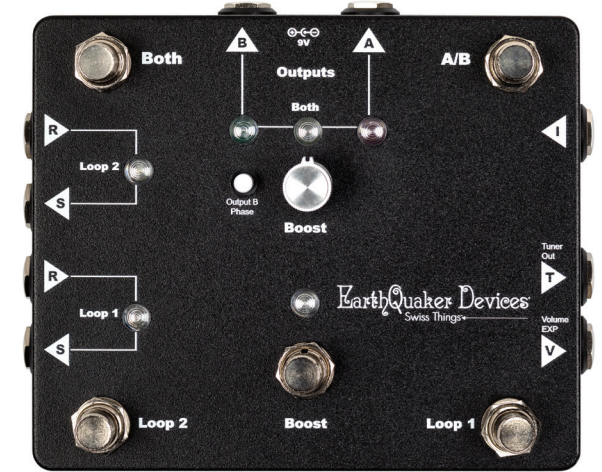

<<< LOOP 2 >>>

Tone Job™
EQ & Boost

Avalanche Run™
Stereo Reverb &
Delay with Tap
Tempo

Afterneath™
Otherworldly
Reverberator

Pyramids™
Stereo Flanging
Device

Rainbow Machine™
Polyphonic Pitch
Mesmerizer

<<< BRAINS >>>

Swiss Things®
Pedalboard Reconciler
Compact signal routing junction box that
ties your rig together without any signal loss

<<< LOOP 1 >>>

Hoof™
Hybrid Fuzz

Plumes™
Small Signal
Shredder

Westwood™
Translucent Drive
Manipulator

Data Corrupter™
Modulated
Monophonic
Harmonizing PLL

Aqueduct®
Vibrato

- **No Sound?** Make sure either **Output A** or **Both** is selected and the volume expression pedal is all the way up.
- **No Effect?** Activate **Loop 1** or **2** by pressing the corresponding switch.