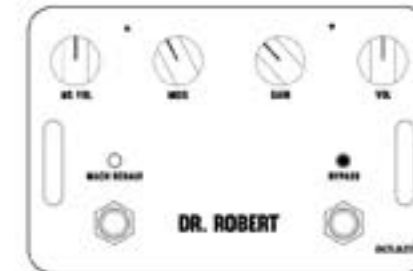

\$30 DISCOUNT USING THE CODE: LASTOMPBOXEXHIBIT AT WWW.ACLAMGUITARS.COM

DR. ROBERT

Replicate the sound of the iconic Vox® UL730!

The Vox® UL700 amp series were the secret weapon used by The Beatles to achieve the unique guitar tone on Revolver and part of Sgt. Peppers. We traced the original tag board circuits and measured each component's value to make the closest replica of the amp's soul and character.

TRY THE FOLLOWING SETTING SAMPLES!

Paperback writer (lead guitar)

Sgt. Pepper's (lead guitar)

Dr. Robert

Taxman

CINNAMON DRIVE

Welcome to a new level of tube-like overdriven tones!

Capture the essence of the 60's and 70's tube amps when pushed to max volume which creates naturally open and super dynamic overdriven tones. Some of the greatest players from that era, such as Clapton, Page and Hendrix, relied on this technique to get their distinctive sound.

TRY THE FOLLOWING SETTING SAMPLES!

Dual channel clean boost

Bright soft overdrive + extra gain stage with independent volume

Mid gain overdrive + volume boost

Creamy solo tone