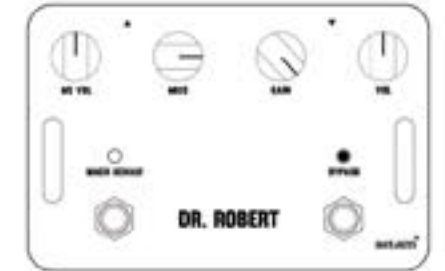

$30 DISCOUNT USING THE CODE: LASTOMPBOXEXHIBIT AT WWW.ACLAMGUITARS.COM

DR. ROBERT

Replicate the sound of the iconic Vox® UL730!

The Vox® UL700 amp series were the secret weapon used by The Beatles to achieve the unique guitar tone on Revolver and part of Sgt. Peppers. We traced the original tag board circuits and measured each component's value to make the closest replica of the amp's soul and character.

TRY THE FOLLOWING SETTING SAMPLES!

Taxman

CINNAMON DRIVE

Welcome to a new level of tube-like overdriven tones!

Capture the essence of the 60's and 70's tube amps when pushed to max volume which creates naturally open and super dynamic overdriven tones. Some of the greatest players from that era, such as Clapton, Page and Hendrix, relied on this technique to get their distinctive sound.

TRY THE FOLLOWING SETTING SAMPLES!