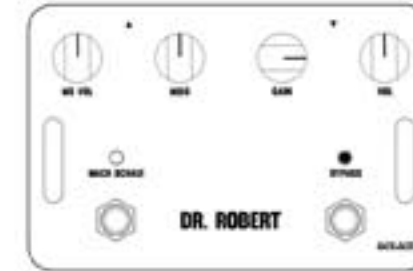

$30 DISCOUNT USING THE CODE: LASTOMPBOXEXHIBIT AT WWW.ACLAMGUITARS.COM

DR. ROBERT

Replicate the sound of the iconic Vox® UL730!

The Vox® UL700 amp series were the secret weapon used by The Beatles to achieve the unique guitar tone on Revolver and part of Sgt. Peppers. We traced the original tag board circuits and measured each component's value to make the closest replica of the amp's soul and character.

TRY THE FOLLOWING SETTING SAMPLES!

Dr. Robert

CINNAMON DRIVE

Welcome to a new level of tube-like overdriven tones!

Capture the essence of the 60's and 70's tube amps when pushed to max volume which creates naturally open and super dynamic overdriven tones. Some of the greatest players from that era, such as Clapton, Page and Hendrix, relied on this technique to get their distinctive sound.

TRY THE FOLLOWING SETTING SAMPLES!